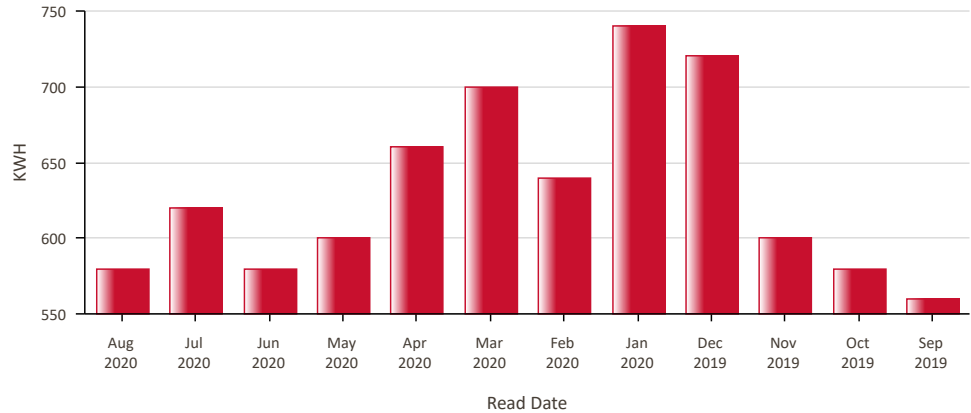

Usage History

Real Estate Agent Name : Tara Petersen
Property Address : 40 MARTINEZ GULCH RD
 MONTANA CITY, MT

Showing Month 1 to 12 out of 24 Months
 1 Go

The tables below show your energy usage for the past 24 months. This information may be useful as you look for opportunities to save energy or when you compare offers of energy suppliers. These figures do not include usage for area lighting or other unlimited services.